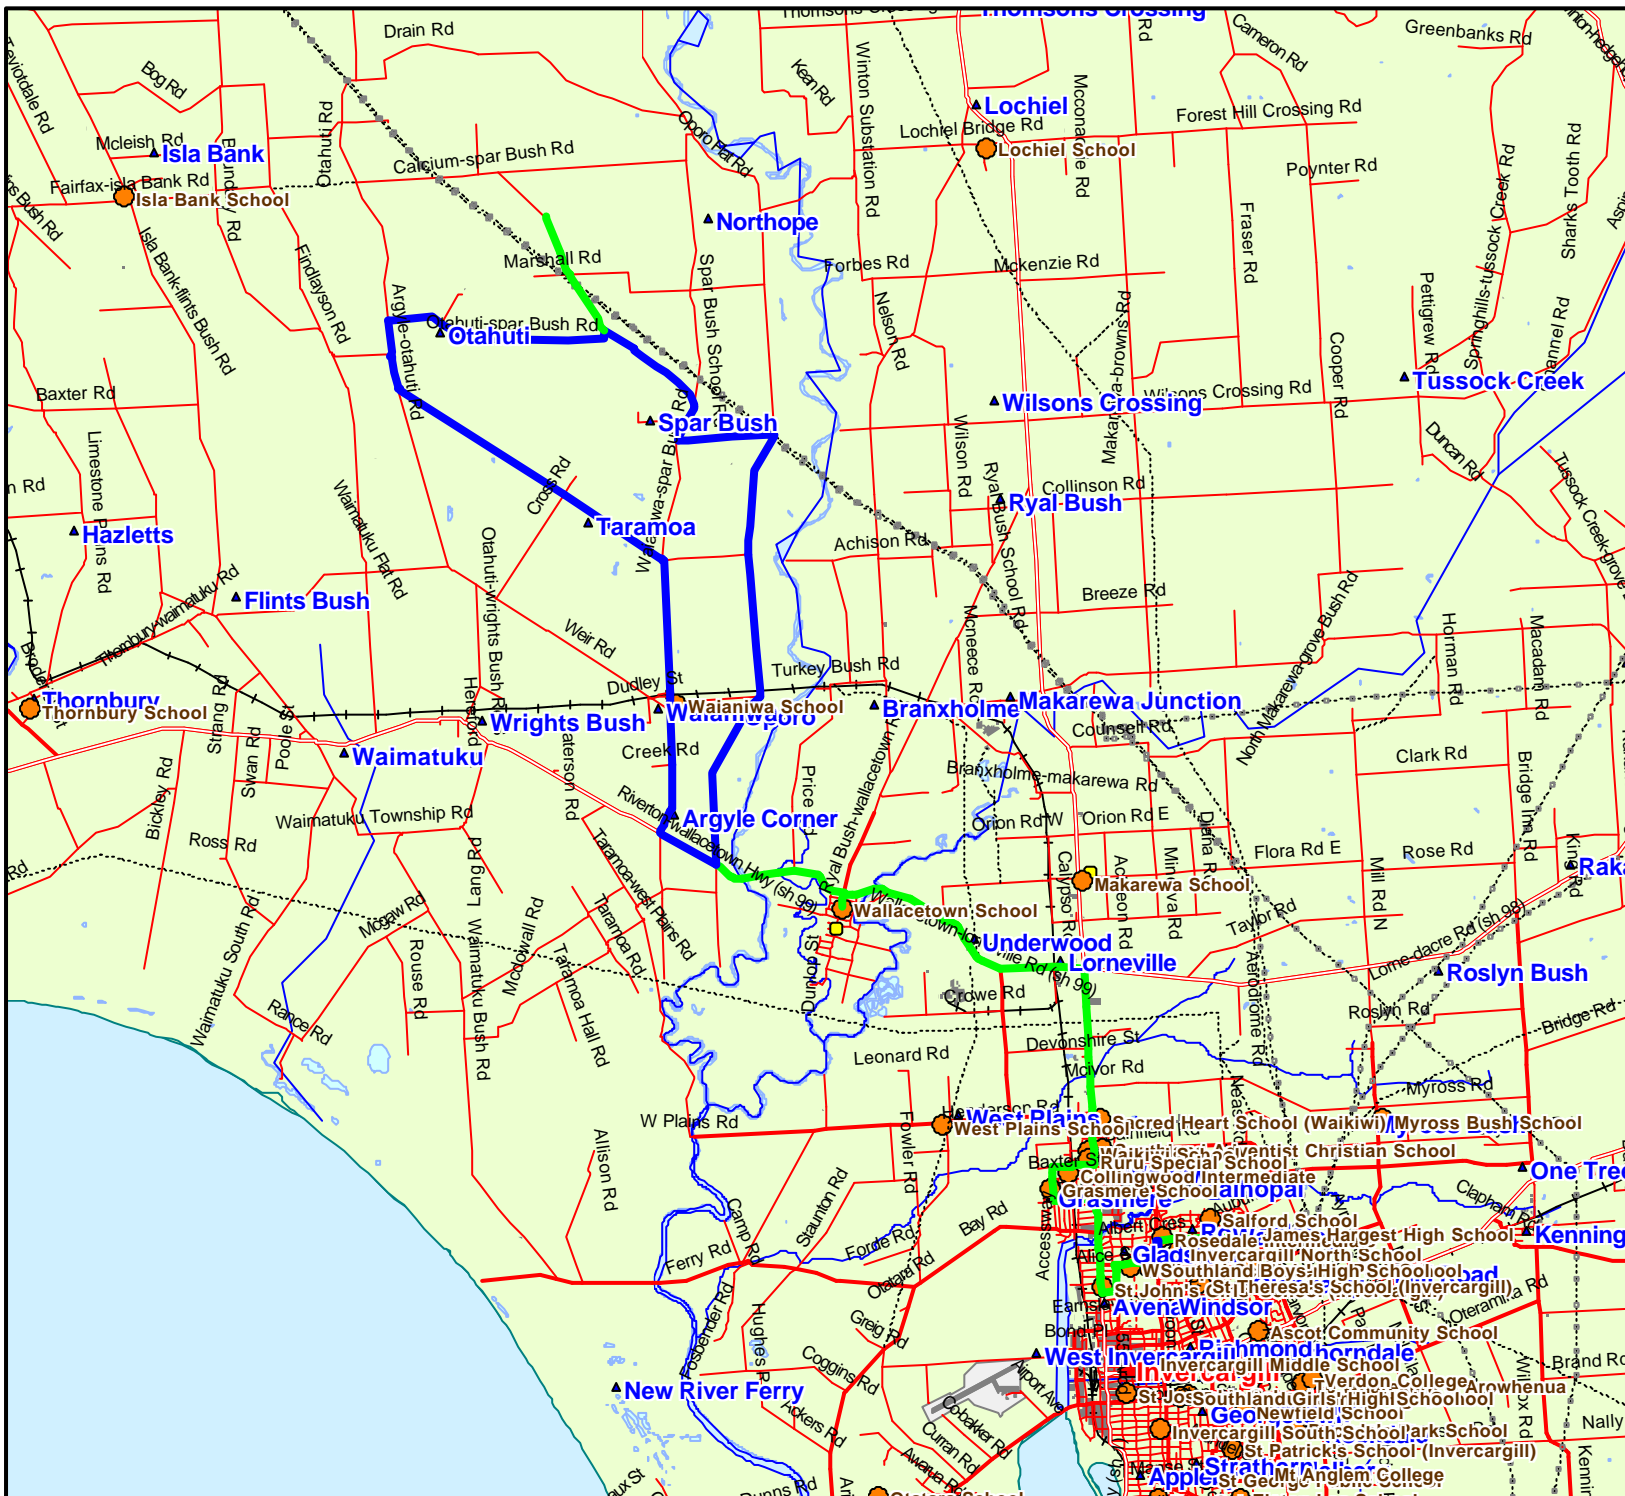

Route No : 9055

A	B
RouteNo	9055
RouteName	Wallacetown
MapDistance	74.79
DailyDistance	149.57
RouteType	D
LastModified	1 June 2001

Multiple of Route

- 1
- 2
- 3
- 4
- 5
- 6

1cm = 1.46km

Printed: 22 March 2005